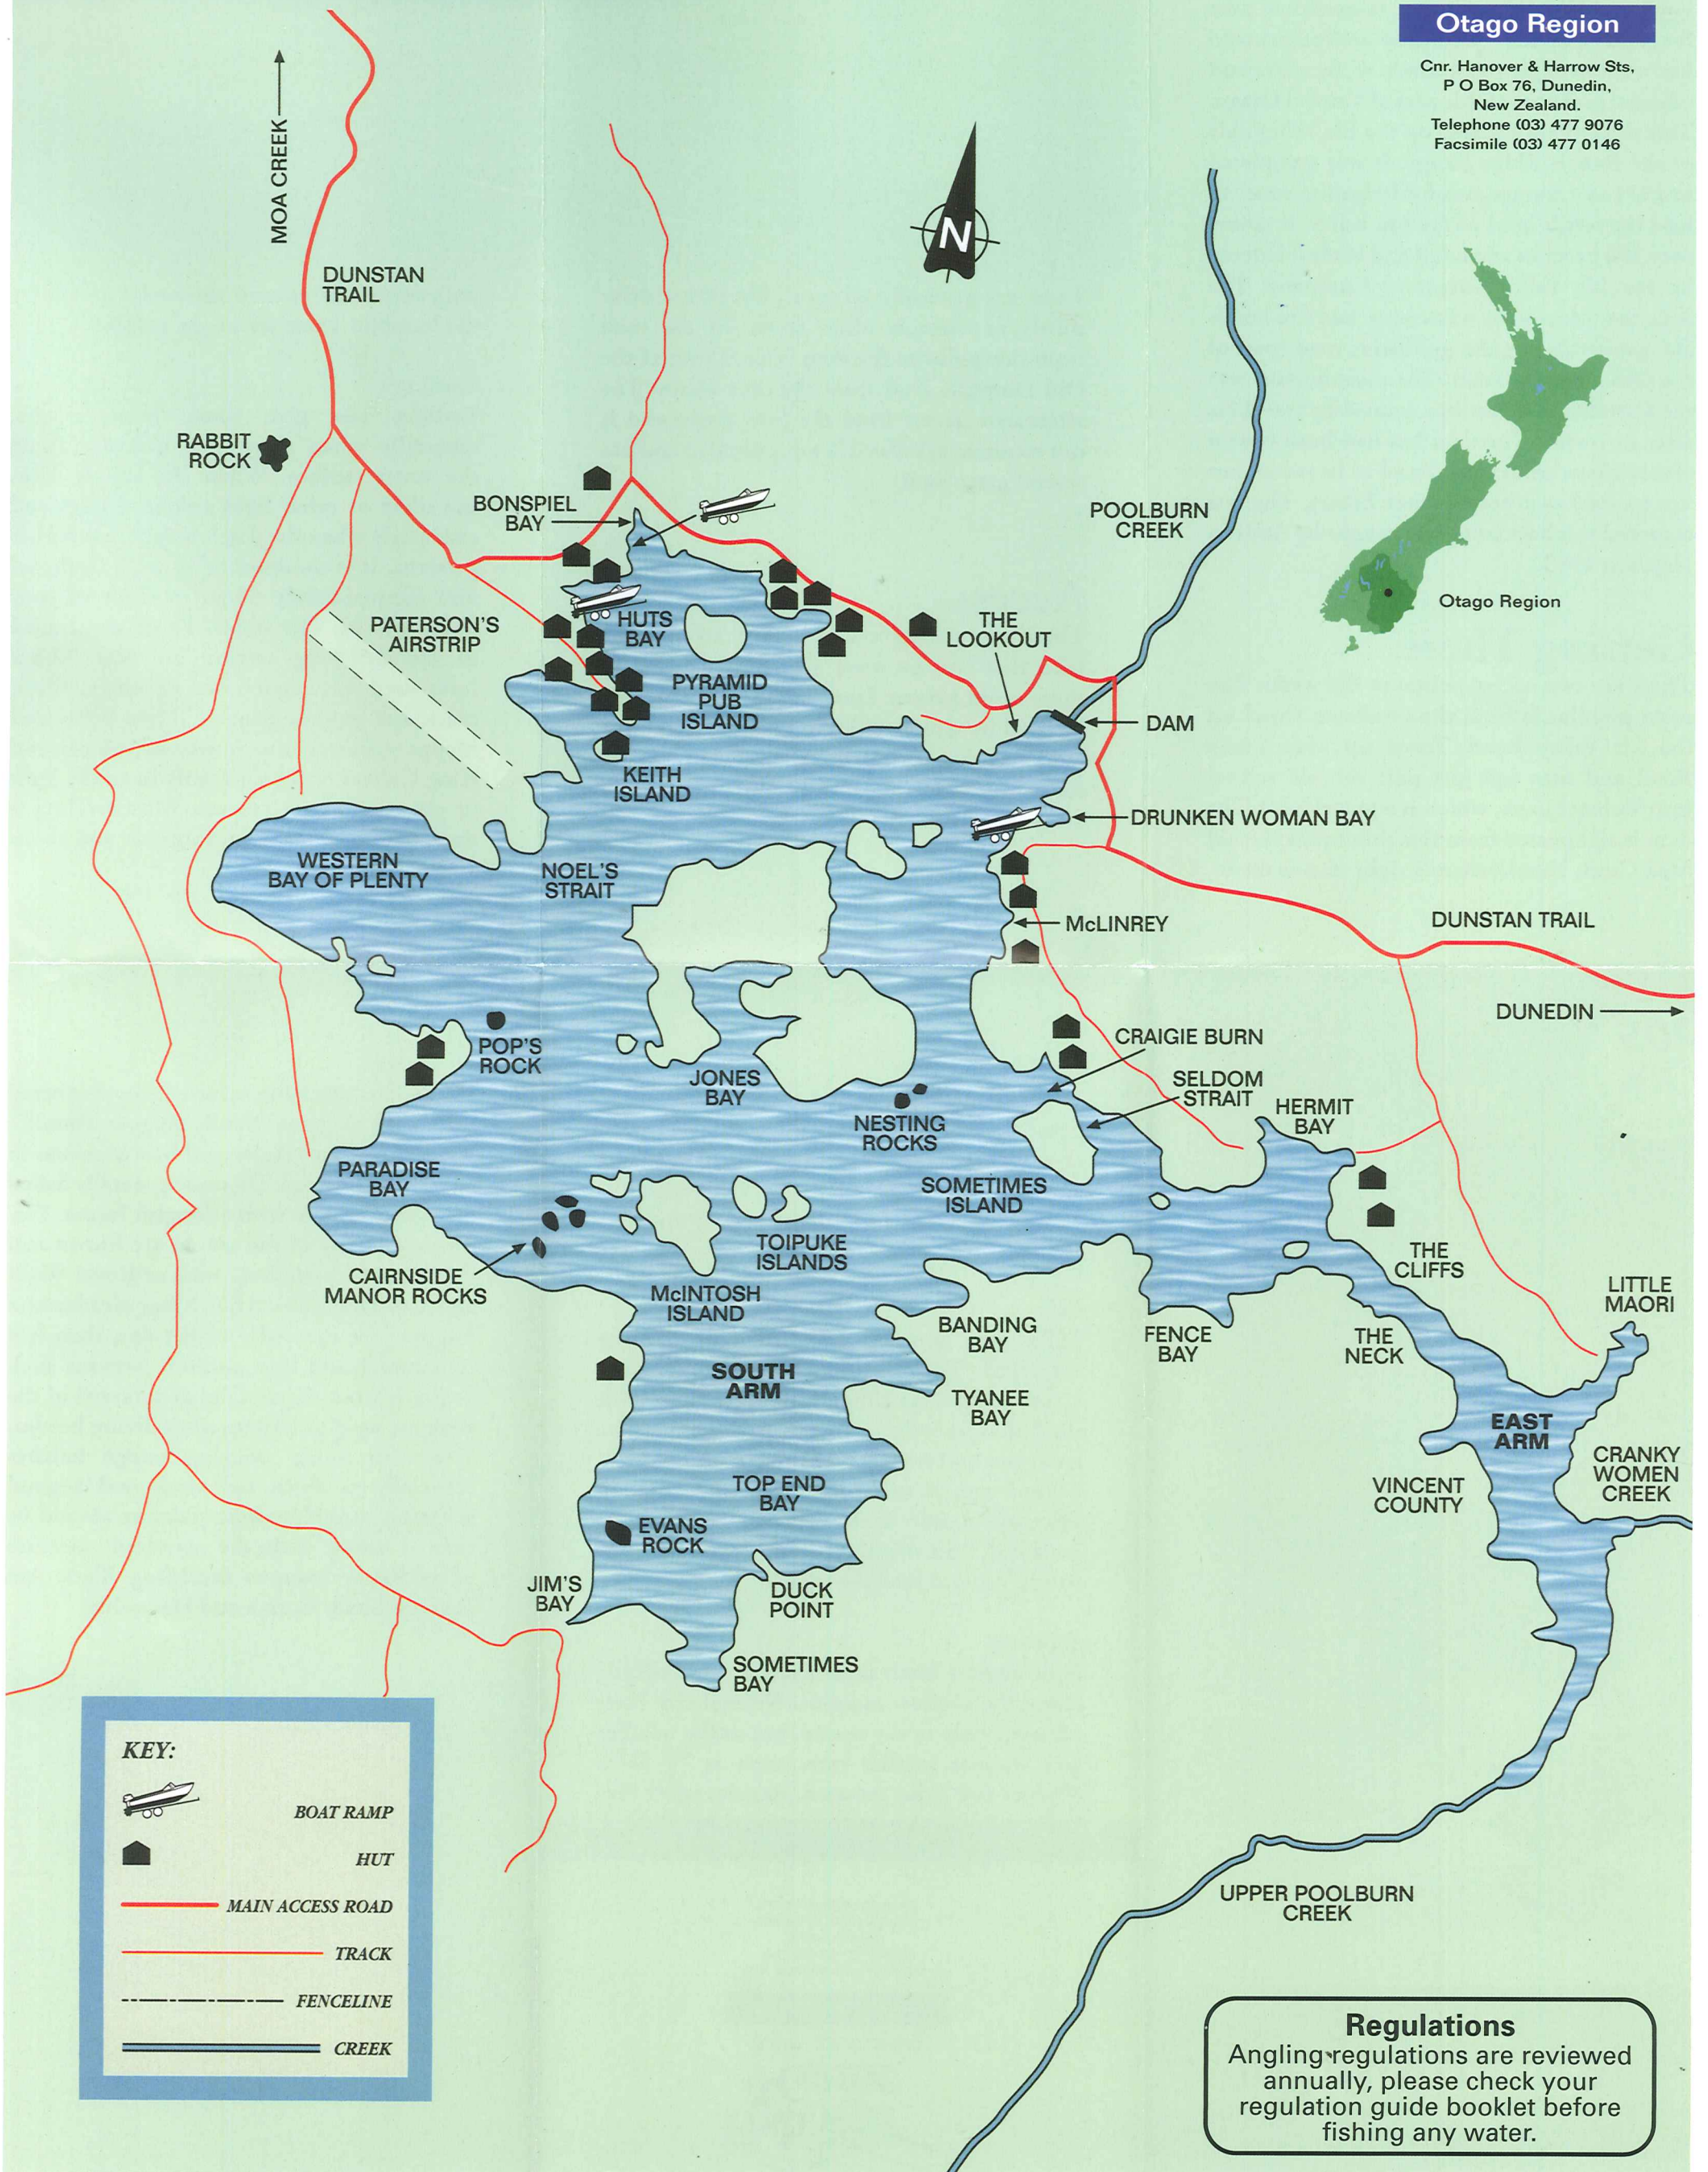

Poolburn Dam

NEW ZEALAND

Otago Region

Cnr. Hanover & Harrow Sts,
P O Box 76, Dunedin,
New Zealand.
Telephone (03) 477 9076
Facsimile (03) 477 0146

KEY:

- BOAT RAMP
- HUT
- MAIN ACCESS ROAD
- TRACK
- FENCELINE
- CREEK