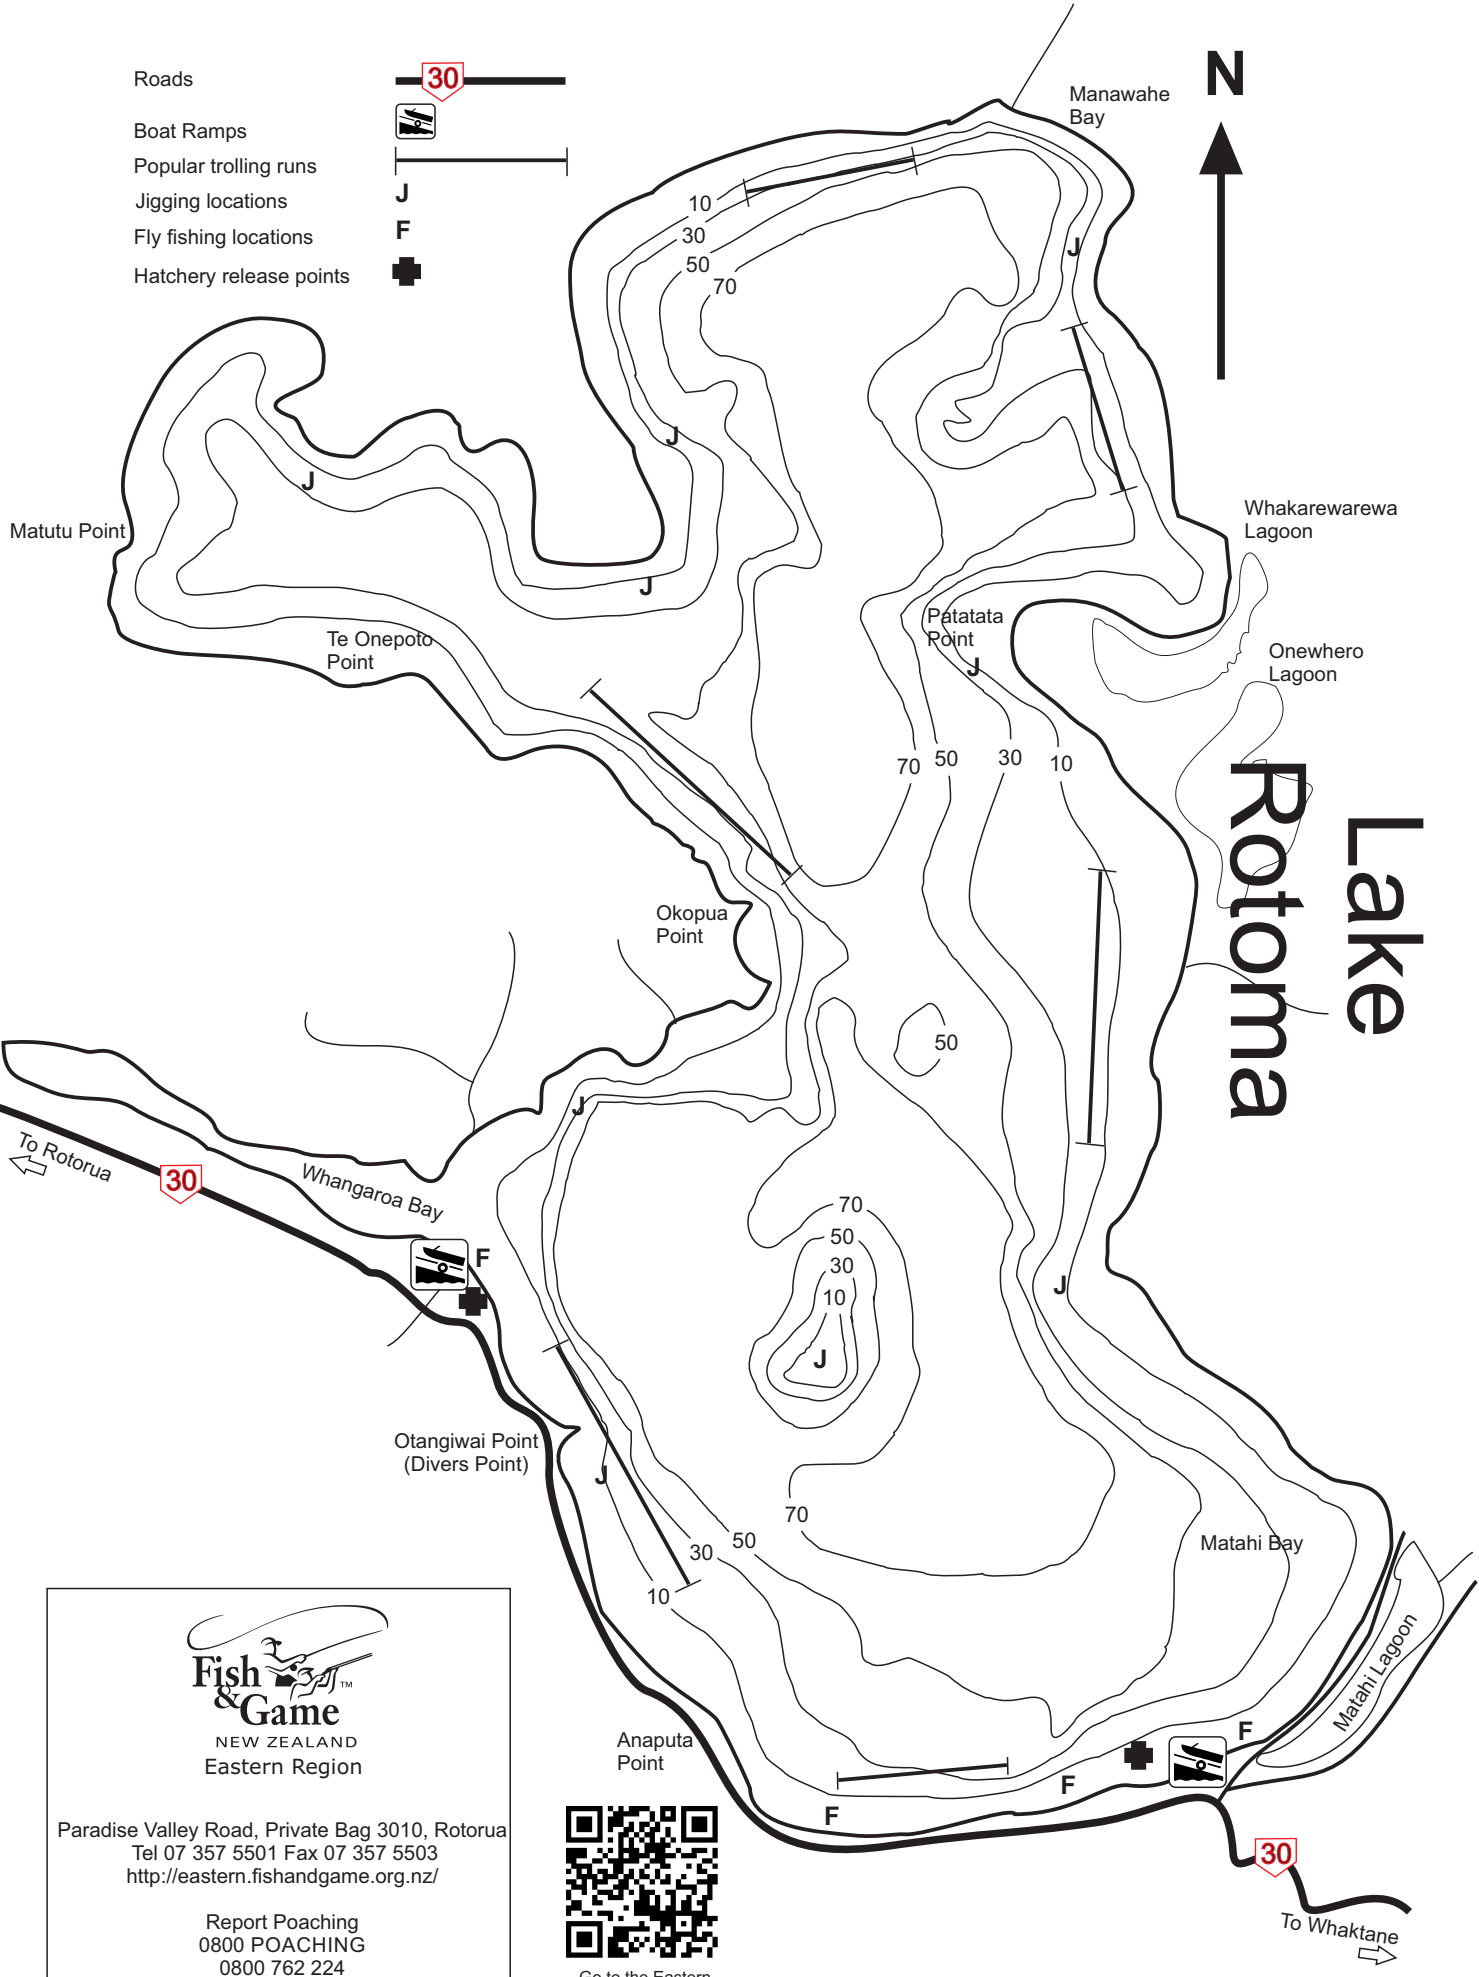

Roads

Boat Ramps

Popular trolling runs

Jigging locations

Fly fishing locations

Hatchery release points

Rotoma Lake

Fish & Game
NEW ZEALAND
Eastern Region